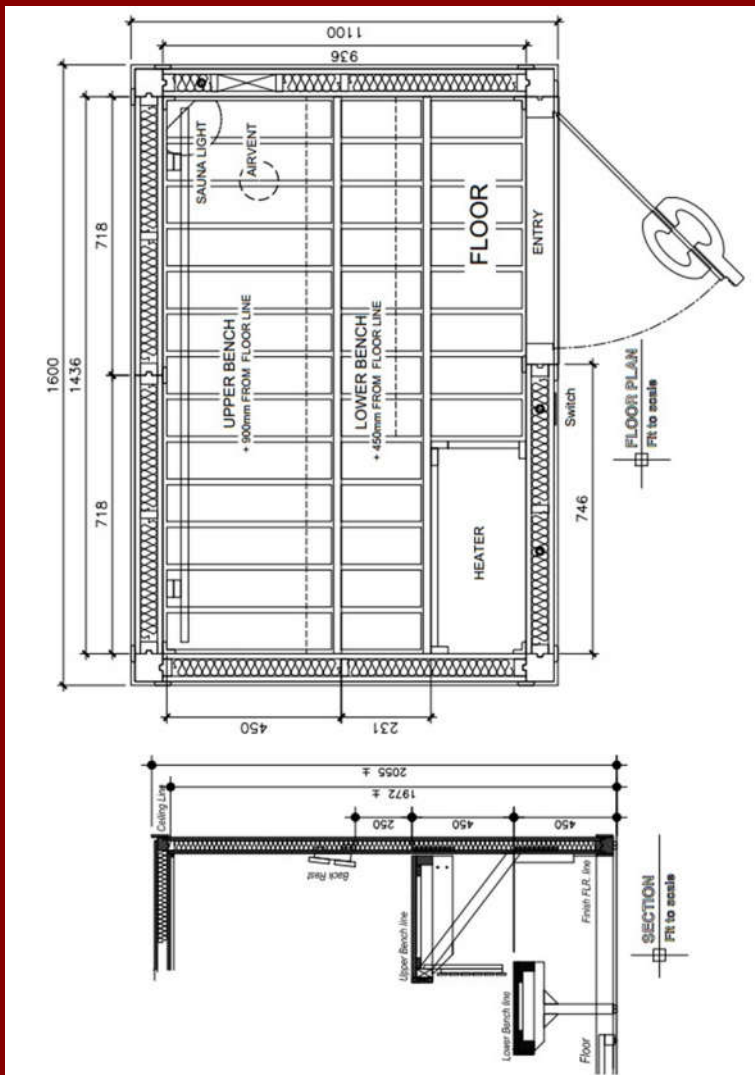

1116 Classic Spruce Sauna Room

Package

Includes:

- SAWO Finland Mini (3 kw) sauna stove
- Bucket, Ladle and Perodite Sauna Stones
- Hygro/Thermometer and Sand timer
- Backrest and Lampshade
- Full Glass Door

Starts from only $ 5900 plus GST

Contact now to order or for upgrade options

SAUNA PEOPLE Ltd.

1/77 Mihini Road, Swanson Auckland 0610

www.sauna.co.nz, Ph: 094156655 sales@sauna.co.nz